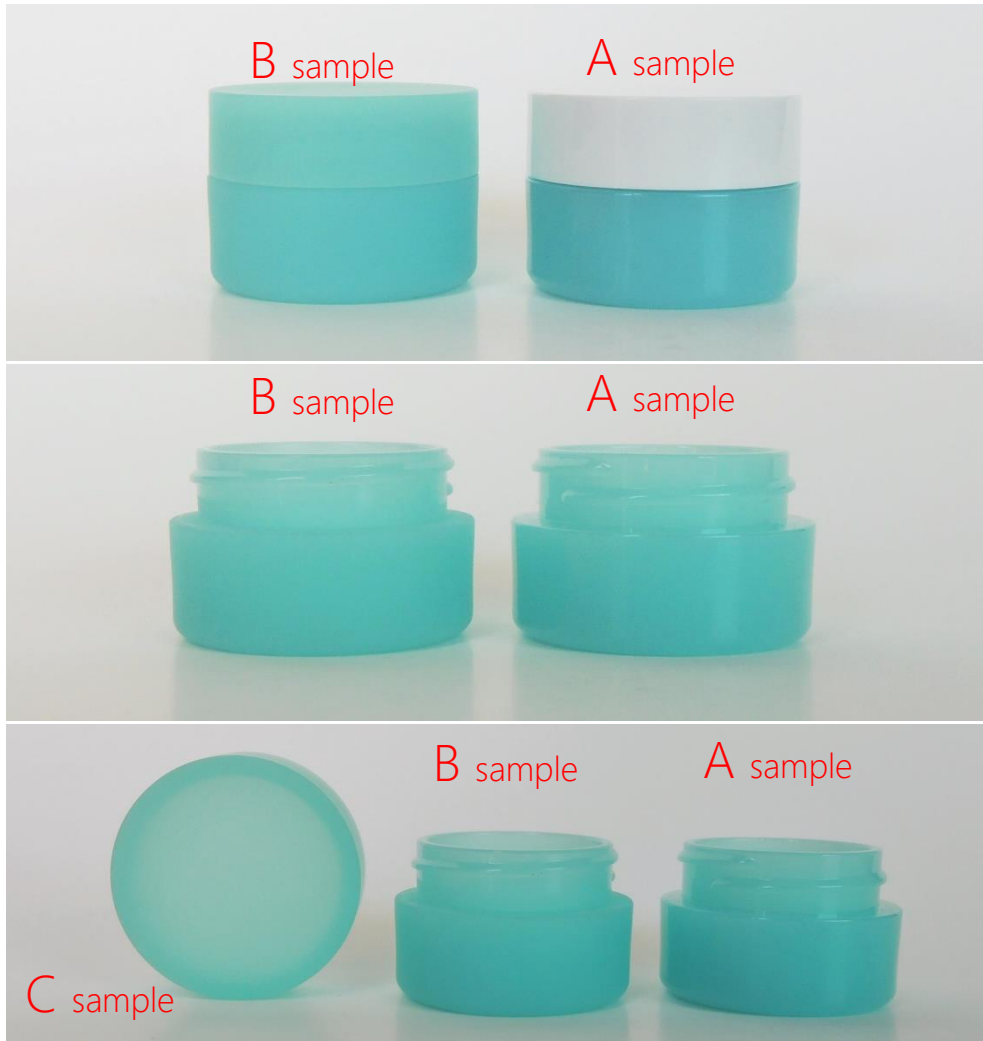

Decoration Demo 外加工效果示範

PET heavy wall bottle / PET 厚壁霜罐

A sample- injection semitransparent blue jar base
罐身射出半透湖水藍

B sample- injection semitransparent blue jar base
with spray matt effect
罐身射出半透湖水藍搭配噴漆霧面效果

C sample- injection semitransparent blue jar cap
with spray matt effect
上蓋射出半透湖水藍搭配噴漆霧面效果

➔ Contact us for more information/ 詳情請洽
info@epopack.com